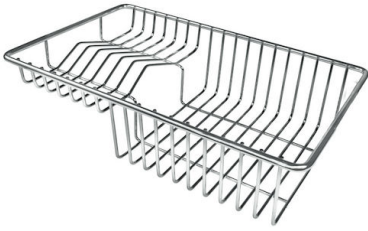

Drainer	No
Width	56 cm
Bowl dimension	500x400mm
Number of bowls	1 bowl
Waste fitting	Drain with automatic control SPACE

FEATURES

Double mixer hole	The large tap counter is already fitted with a series of 2 tap holes. In the second hole it is possible to install the remote control of the automatic drain or, alternatively, a practical soap dispenser.
High thickness	1mm thick steel. A significant thickness, which guarantees the maximum sturdiness and durability.
Automatic waste fitting	The waste-fitting with round remote knob is supplied; a practical accessory which makes it unnecessary to get wet in order to drain the water from the bowl.
Space waste fitting	The elegant SPACE steel cap closes the drain and leaves no visible residues collected in the basket below. Space also has a small footprint and allows the optimal use of the under-sink compartment.
Save space system	Drain and siphon are designed to leave as much space as possible in the under-sink area, more and more useful today for theseparate waste collection systems.
Perimetral overflow	The overflow is always a security on the Foster sinks that prevents the overflow of water in case of oversights. The perimeter drain solution improves aesthetics thanks to its square and essential shape.
Small radius	Bowls with squared shapes with a modern design and an increased capacity, for a minimal aesthetics connected with an extreme practicality.

Deep bowls

This bowls reach an important depth, over 20 cm, thanks to the advanced production technology, that can be offer great capieny and practicity in all the washing operations.

TECHNICAL DATA

Lavello / Sink cod. 3365 050

GALLERY

OPTIONAL ACCESSORIES

GRILLE POR.ASSIETTES INOX
mm214x379

A100 C03

* only in combination with the accessory
A644 A01

PLANCHE DE DECOUPE DOUBLE
HDPE

A644 A01

CUVETTE INOX PERFOREE