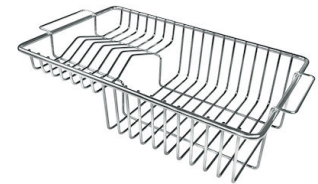

GALLERY

OPTIONAL ACCESSORIES

GRILLE POR.ASSIETTES INOX
mm214x379

A100 C03

* only in combination with the accessory
A644 A01

PLANCHE DE DECOUPE DOUBLE
HDPE

A644 A01

CUVETTE INOX PERFOREE

A151 F00

* only in combination with the accessory
A644 A01

CUVETTE PERFOREE INOX

A154 F00

* only in combination with the accessory
A644 F04

CUVETTE PLASTIQUE BLANCHE

A153 A00

GRILLE PORTE-ASSIETTES INOX

250x425

A100 B01

GRILLE PORTE-ASSIETTES INOX
25x35

A100 A54

* only in combination with the accessory
A644 F04

KIT RÂPES ET PLANCHE DE
DECOUPE HDPE

A159 A01

* only in combination with the accessory
A644 A01