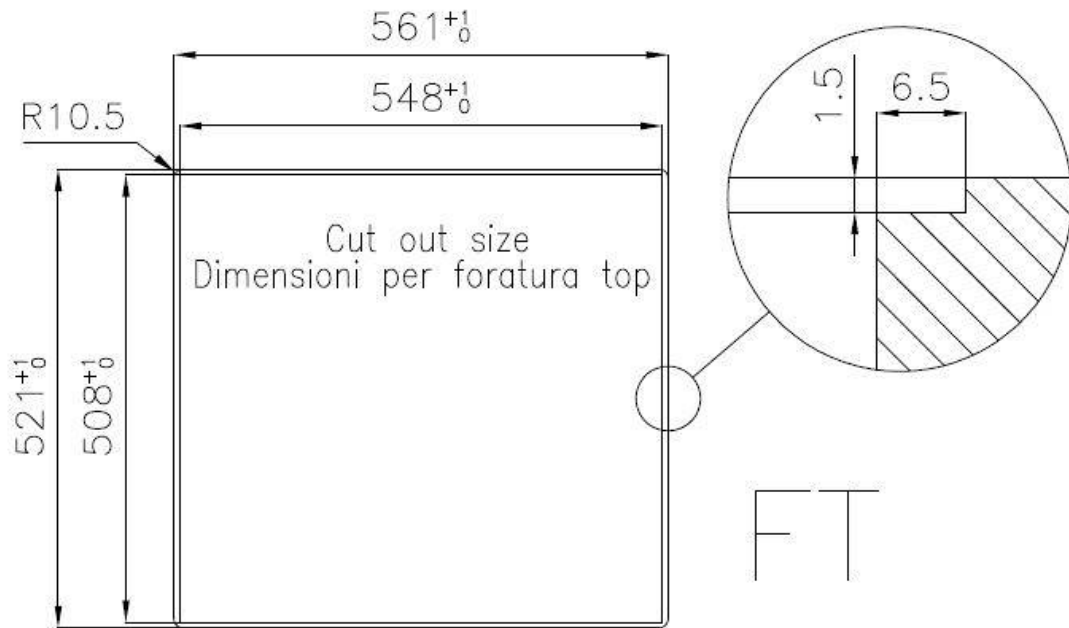

Texture Brushed in line

Base 60 cm

Dimensions 560x520 mm

Standard fittings Fixing hooks, gasket, drain, overflow and siphon, boxed packing

Mixer holes 2 standard holes

Built-in hole [View technical data sheet](#)

Drainer	No
Width	56 cm
Bowl dimension	500x400mm
Number of bowls	1 bowl
Waste fitting	Drain with automatic control SPACE

FEATURES

Double mixer hole	The large tap counter is already fitted with a series of 2 tap holes. In the second hole it is possible to install the remote control of the automatic drain or, alternatively, a practical soap dispenser.
High thickness	1mm thick steel. A significant thickness, which guarantees the maximum sturdiness and durability.
Automatic waste fitting	The waste-fitting with round remote knob is supplied; a practical accessory which makes it unnecessary to get wet in order to drain the water from the bowl.
Space waste fitting	The elegant SPACE steel cap closes the drain and leaves no visible residues collected in the basket below. Space also has a small footprint and allows the optimal use of the under-sink compartment.
Save space system	Drain and siphon are designed to leave as much space as possible in the under-sink area, more and more useful today for theseparate waste collection systems.
Perimetral overflow	The overflow is always a security on the Foster sinks that prevents the overflow of water in case of oversights. The perimeter drain solution improves aesthetics thanks to its square and essential shape.
Small radius	Bowls with squared shapes with a modern design and an increased capacity, for a minimal aesthetics connected with an extreme practicality.

Deep bowls

This bowls reach an important depth, over 20 cm, thanks to the advanced production technology, that can be offer great capieny and practicity in all the washing operations.

TECHNICAL DATA

Lavello / Sink cod. 3365 050