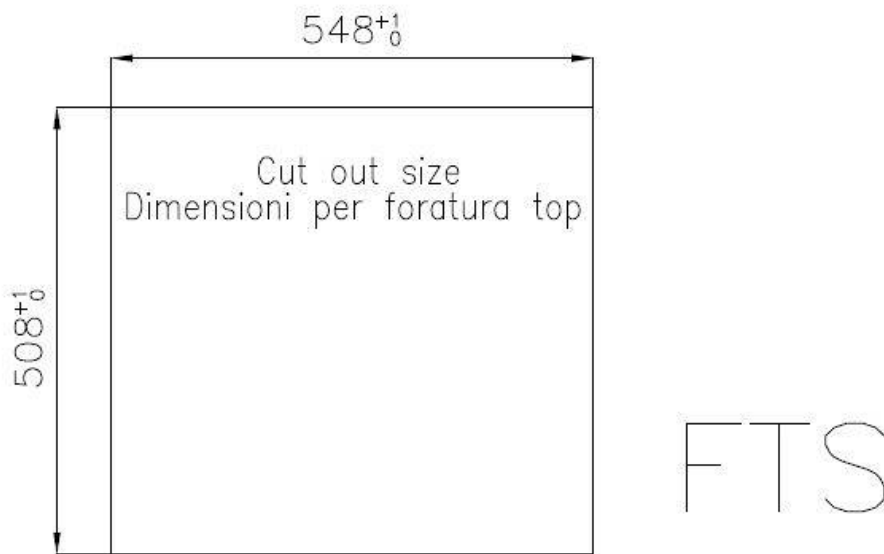

Texture Brushed in line

Base 60 cm

Dimensions 560x520 mm

Standard fittings Fixing hooks, gasket, drain, overflow and siphon, boxed packing

Mixer holes 2 standard holes

Built-in hole [View technical data sheet](#)

Deep bowls

This bowls reach an important depth, over 20 cm, thanks to the advanced production technology, that can be offer great capieny and practicity in all the washing operations.

TECHNICAL DATA

Lavello / Sink cod. 3365 050

PLANCHE DE DECOUPE CRYSTAL
23x41 CM

A631 C00

**PLANCHE DE DECOUPE DOUBLE
IROKO**
A644 F04

**PLANCHE DE DECOUPE HDPE
27x42 CM**
A657 F01