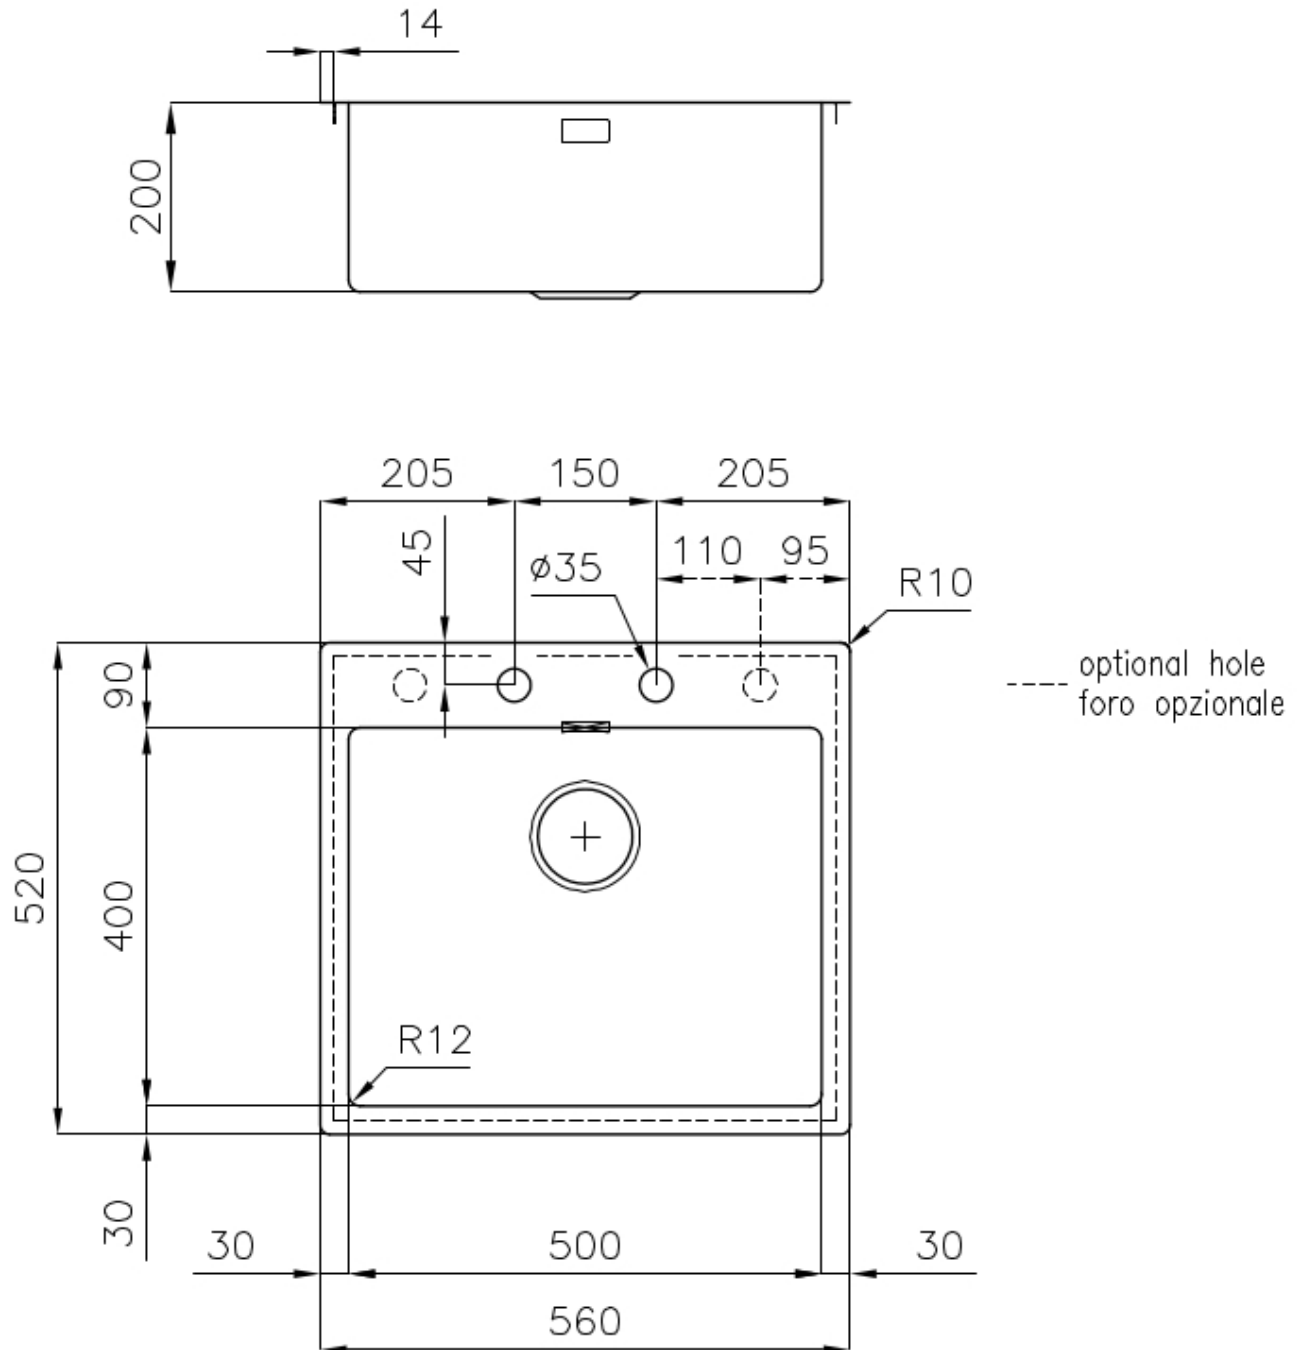

Texture Brushed in line

Base 60 cm

Dimensions 560x520 mm

Standard fittings Fixing hooks, gasket, drain, overflow and siphon, boxed packing

Mixer holes 2 standard holes

Built-in hole [View technical data sheet](#)

Drainer	No
Width	56 cm
Bowl dimension	500x400mm
Number of bowls	1 bowl
Waste fitting	Drain with automatic control SPACE

FEATURES

Double mixer hole	The large tap counter is already fitted with a series of 2 tap holes. In the second hole it is possible to install the remote control of the automatic drain or, alternatively, a practical soap dispenser.
High thickness	1mm thick steel. A significant thickness, which guarantees the maximum sturdiness and durability.
Automatic waste fitting	The waste-fitting with round remote knob is supplied; a practical accessory which makes it unnecessary to get wet in order to drain the water from the bowl.
Space waste fitting	The elegant SPACE steel cap closes the drain and leaves no visible residues collected in the basket below. Space also has a small footprint and allows the optimal use of the under-sink compartment.
Save space system	Drain and siphon are designed to leave as much space as possible in the under-sink area, more and more useful today for theseparate waste collection systems.
Perimetral overflow	The overflow is always a security on the Foster sinks that prevents the overflow of water in case of oversights. The perimeter drain solution improves aesthetics thanks to its square and essential shape.
Small radius	Bowls with squared shapes with a modern design and an increased capacity, for a minimal aesthetics connected with an extreme practicality.

Deep bowls

This bowls reach an important depth, over 20 cm, thanks to the advanced production technology, that can be offer great capieny and practicity in all the washing operations.

TECHNICAL DATA

Lavello / Sink cod. 3365 050